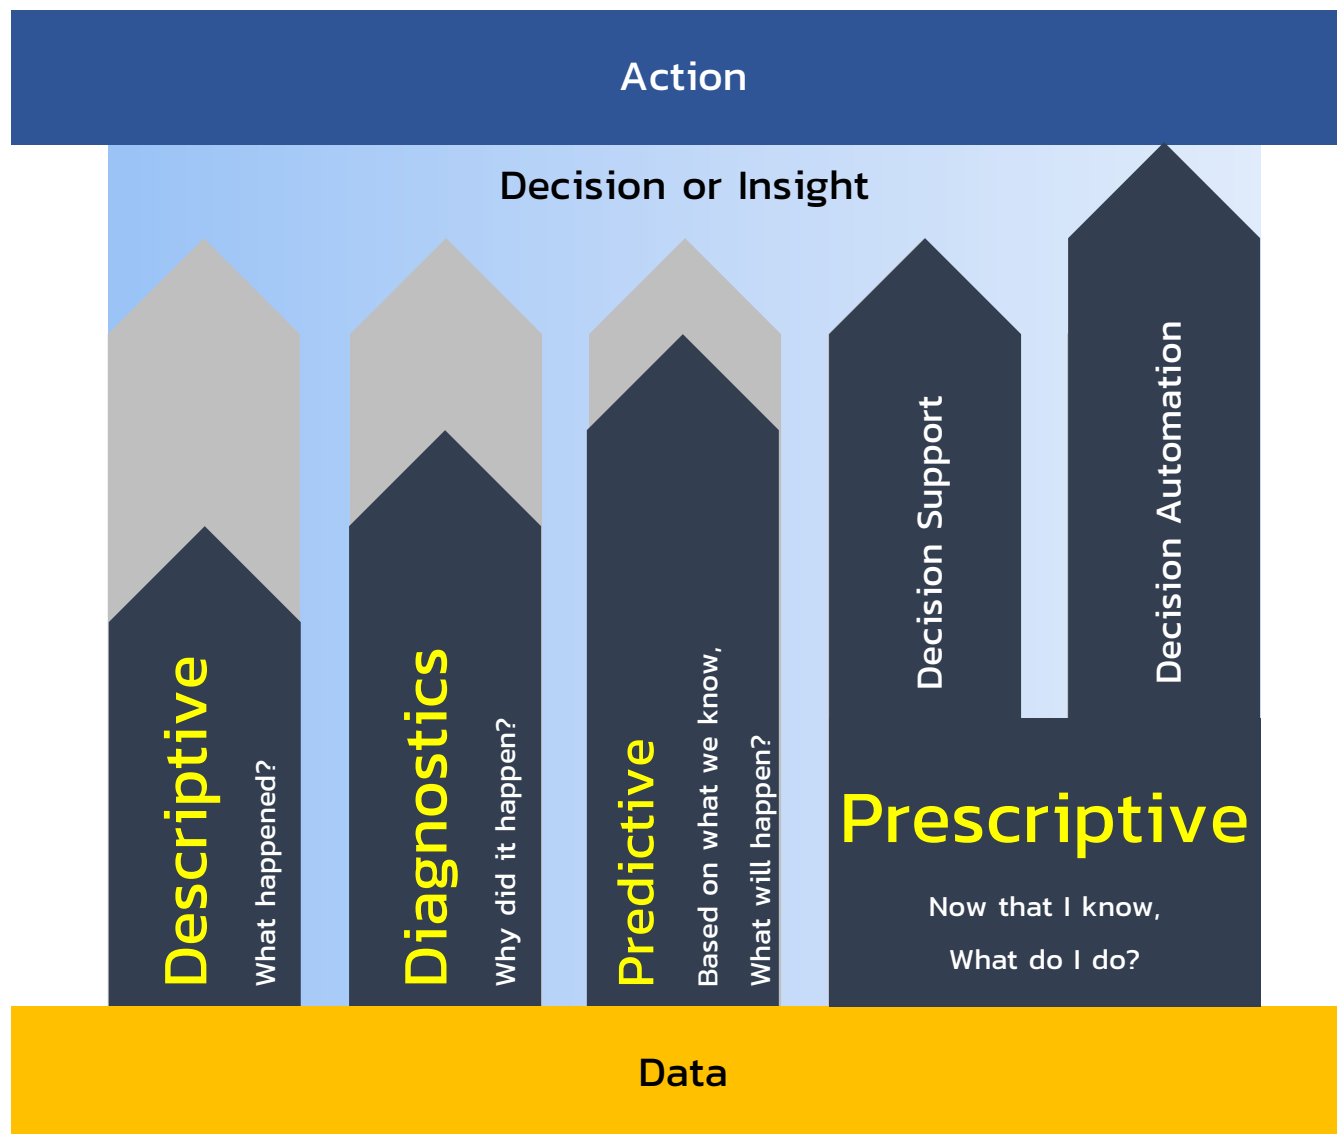

Thai-Nichi Institute of Technology

28 September 2563

1. Artificial Intelligence Trinity: Thailand Perspectives

2. Value Chain : Innovative AI-based Chain

3. Data-to-Action: AI as an Embedded Enabler

4. AI Maturity Model Data-to-Action: The 5 Levels

5. Industrial AI : Push-Pull Factors

6. Industrial AI : AI Drivers

Key
Highlights

TOP 5 Drivers of AI Uptake

Make Sense of Vast Amount of Data

Automate Tedious or Dangerous Work

Support Decision Making with Speed and Accuracy

Reduce Business Cost by Automation

Optimize Business Processes

7. Industrial AI : AI Transformation

Four Areas Across the Value Chain Where AI can Create

Five Elements of Successful AI Transformations

8. Industrial AI : Hot Industries

Retail/ CPG

Omni-Channel
Customer Experience
Supply Chain Optimization
Targeted Marketing

Financial Services

Risk Modeling
Fraud Detection
Trade Decisioning

Utilities

Smart Grid Optimization
Infrastructure Modernization